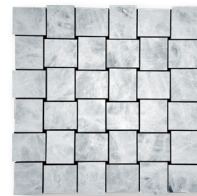

Thickness	9.5 mm
Finish	Matte & Polished
Frost Resistant	Yes
Application	Interior/Exterior
Rectified	Yes
DCOF	>0.50
Breaking Strength	>2000 N

Lead Time

In Stock/Quick Ship

Sizes

Chevron Mosaic

Basketweave Mosaic

Woven Mosaic

Thassos

Colors

Crystal Azure

Crystal White

Thassos

Packing Information

Size	Finish	Thickness	SF per Box	SF per Pallet	Pieces per Box
3"x12"	Matte	9.5 mm	8.7192	N/A	36
12"x24"	Matte & Polished	9.5 mm	11.6250	624.307	6
24"x48"	Matte & Polished	9.5 mm	15.5000	N/A	2
Basketweave Mosaic	Mixed Finish	9.5 mm	5.7354	N/A	6
Chevron Mosaic	Polished	9.5 mm	5.0994	N/A	6
Woven Mosaic	Matte	9.5 mm	5.7354	N/A	6